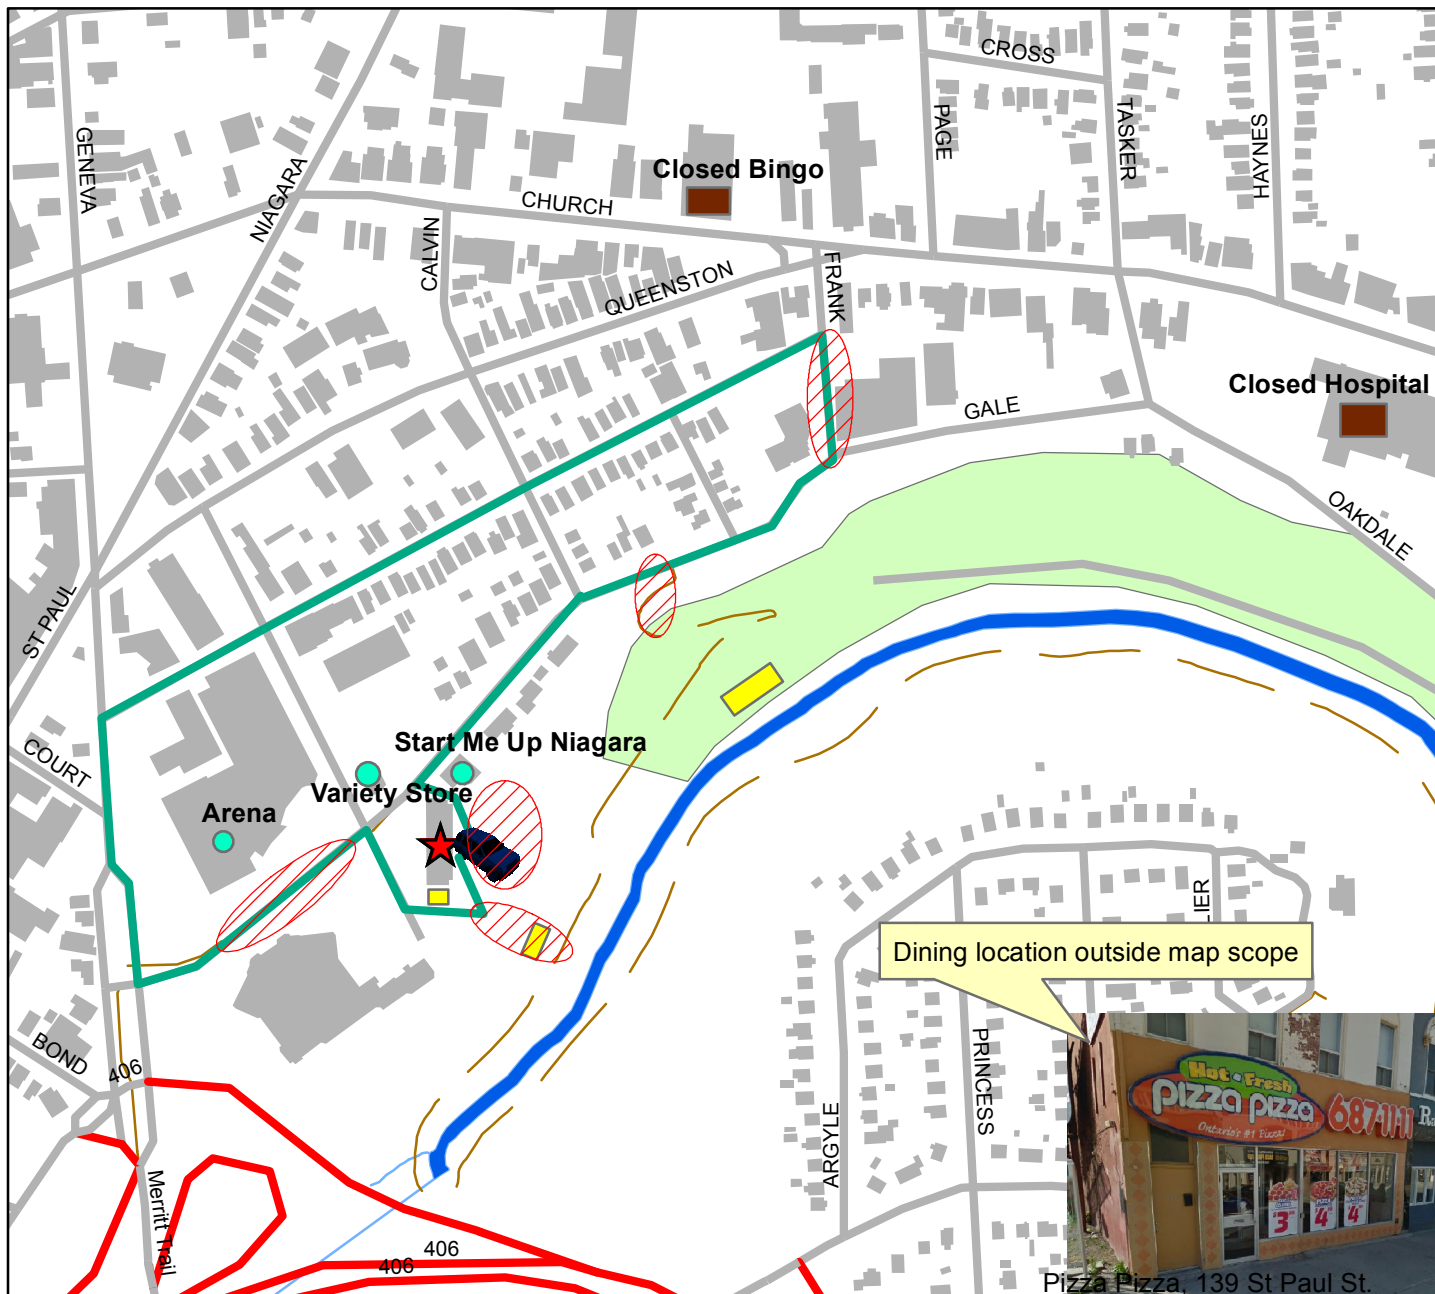

Age-friendly Spaces and Concerns at 15 Gale Crescent

Legend

- 15 Gale Crescent
- Highway
- Arterial
- Minor
- buildings
- trails
- water
- rivers
- parks
- Outdoor Seating
- Gathering Spaces
- 2nd Interview Walking Path
- Osbournes Car/Parking Spot
- Closed Spaces
- Not-So-Age-Friendly Space

Dining location outside map scope

Pizza Pizza, 139 St Paul St.