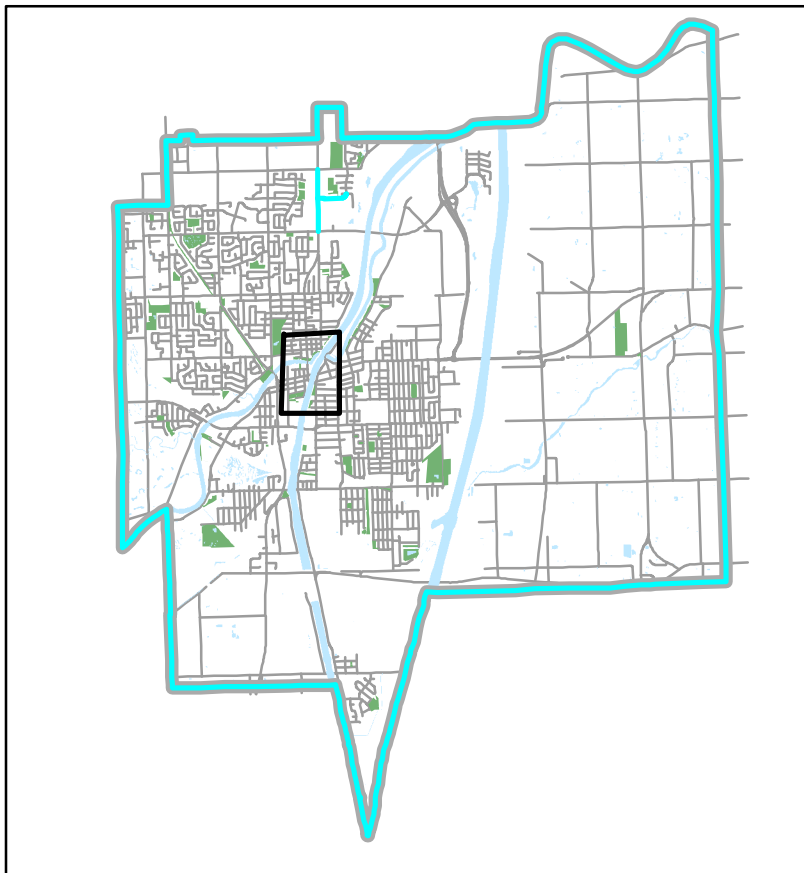

Through Their Eyes - 140 Elmview - Group 3

Municipal Boundary of Welland

Legend

Group 3's Go-Along Interview Observations

Memorial

- Welland Heritage Site Guide
- Welland Canal Memorial Monument
- War memorial
- Leon's Tribute

Shopping

- Spinosa's Bakery
- Farmers market

Public Responsibility

- Welland Main Street Bridge
- Damaged Sidewalk
- Welland Canal
- Construction zone

Entertainment

- Bingo Hall
- Concert Hall
- Lawn bowling
- Chippawa Park
- City Hall/Library

Other

- Area of Observation
- 140 Elmview
- Walking Route

Italics Important landmark to F