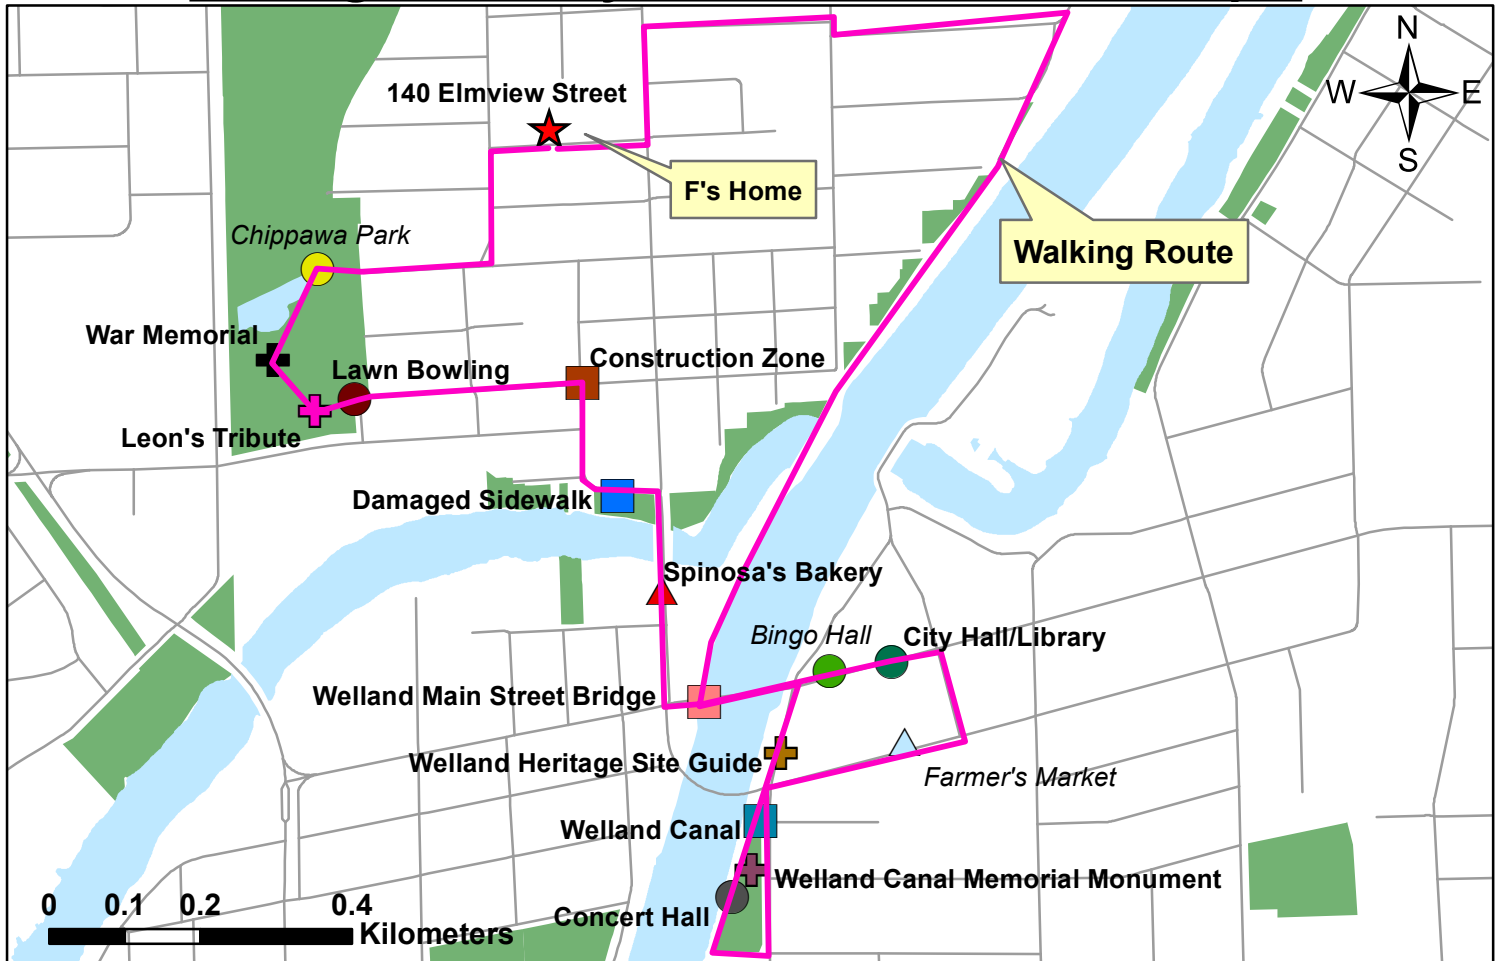

Through Their Eyes - 140 Elmview - Group 3

Municipal Boundary of Welland

Legend

Group 3's Go-Along Interview Observations

Memorial

- Welland Heritage Site Guide
- Welland Canal Memorial Monument
- War memorial
- Leon's Tribute

Shopping

- Spinosa's Bakery
- Farmers market

Public Responsibility

- Welland Main Street Bridge
- Damaged Sidewalk
- Welland Canal
- Construction zone

Entertainment

- Bingo Hall
- Concert Hall
- Lawn bowling
- Chippawa Park
- City Hall/Library

Other

- Area of Observation
- 140 Elmview
- Walking Route

Italics Important landmark to F