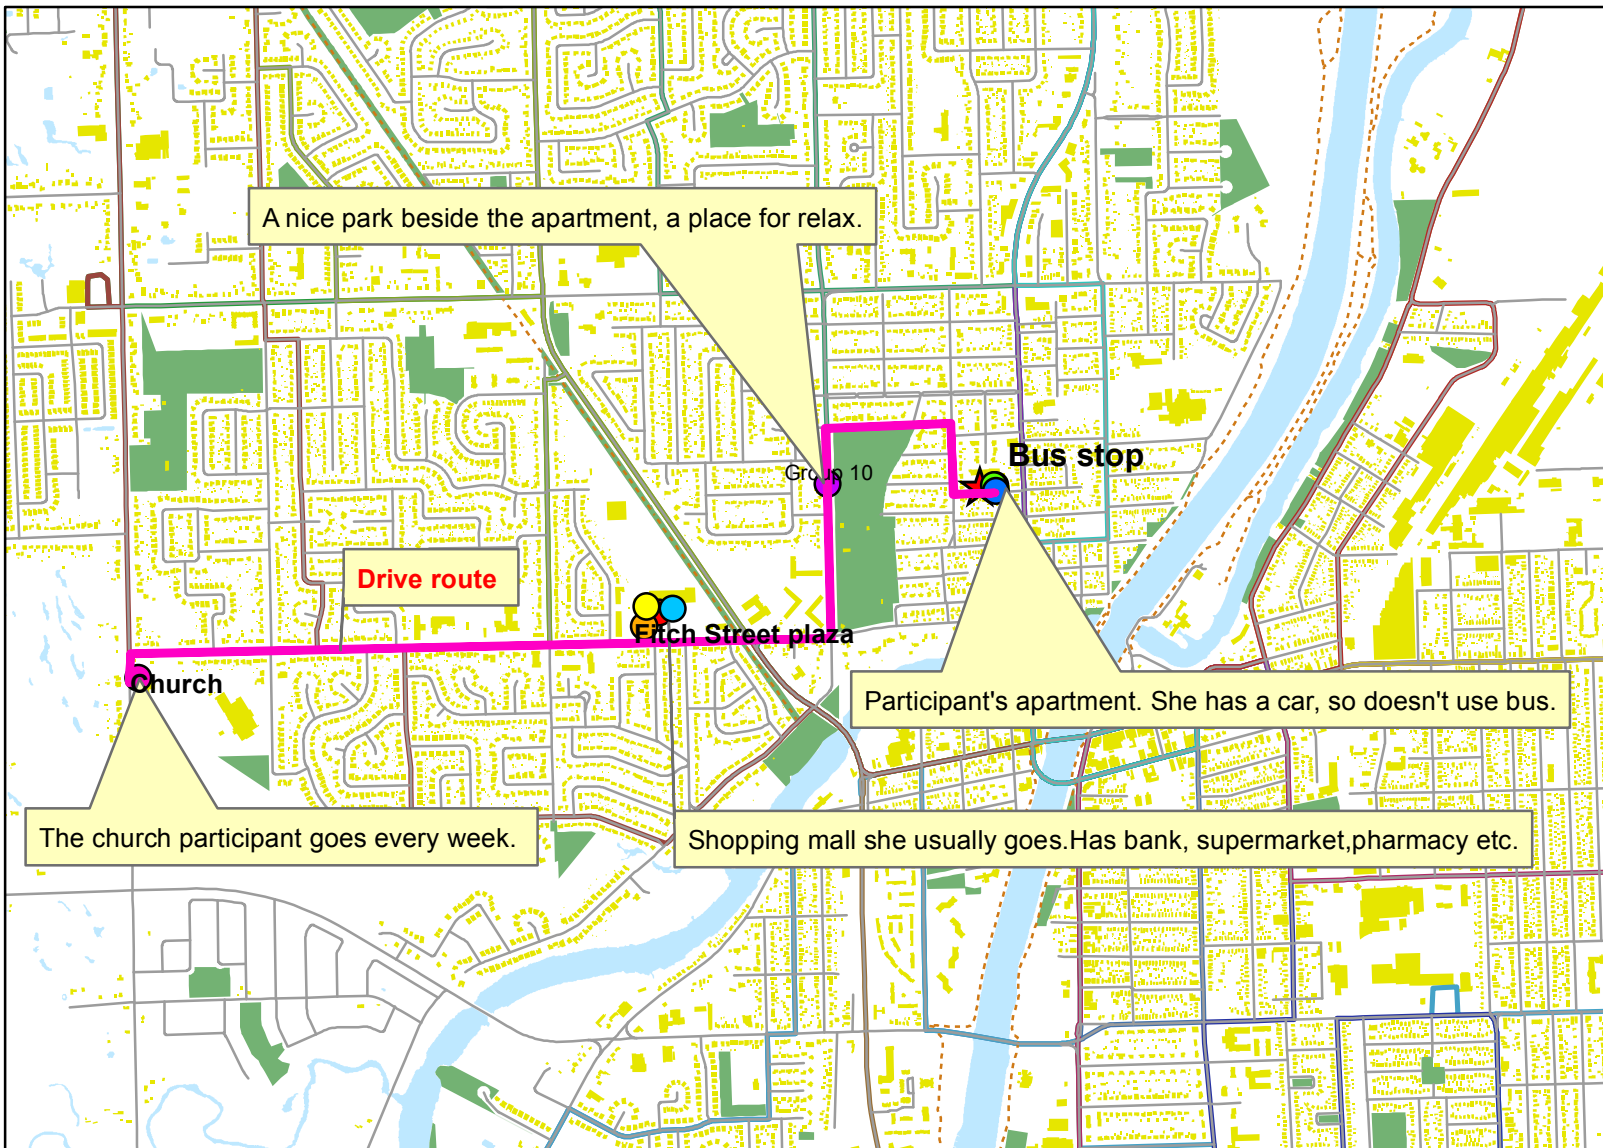

Through Their Eyes - 140 Elmview

Legend

group10

- <all other values>

Short Description

- Bus stop
- Church
- Fitch street plaza shopping
- In the parking spot
- Jeanine 's bank
- Dollar Tree
- park
- Participant's home
- Giant Tiger
- ★ 140 Elmview

- Buildings
- Municipal_Boundary

1:22,350